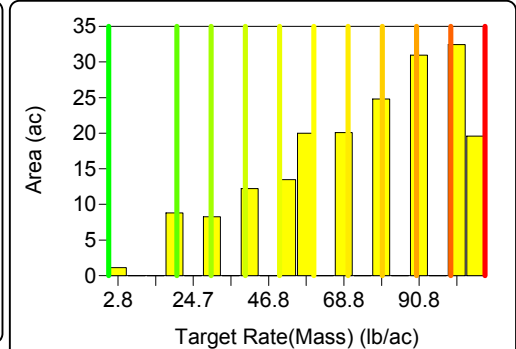

Fertilizing Prescription (Dry) 2013 - EXAMPLE - PAL(P2O5)

Grower : PAL Farm Management
 Farm : EXAMPLE
 Field : PAL
 Year : 2013
 Operation : Fertilizing Prescription (Dry)
 Crop / Product : P2O5
 Op. Instance : 60 BU SOYBEANS
 Area : 191.8 ac
 Total Amount : 14363.8 lb
 Average Rate : 74.9 lb/ac
 Minimum Rate : 0.0 lb/ac
 Maximum Rate : 110.0 lb/ac
 Count : 56

Target Rate(Mass) (lb/ac)
110.0 (19.6 ac)
100.0 (32.5 ac)
90.0 (31.1 ac)
80.0 (24.9 ac)
70.0 (20.2 ac)
60.0 (20.1 ac)
50.0 (13.5 ac)
40.0 (12.3 ac)
30.0 (8.3 ac)
20.0 (8.8 ac)
0.0 (1.1 ac)

PREPARED BY PAL FARM MANAGEMENT, LLC