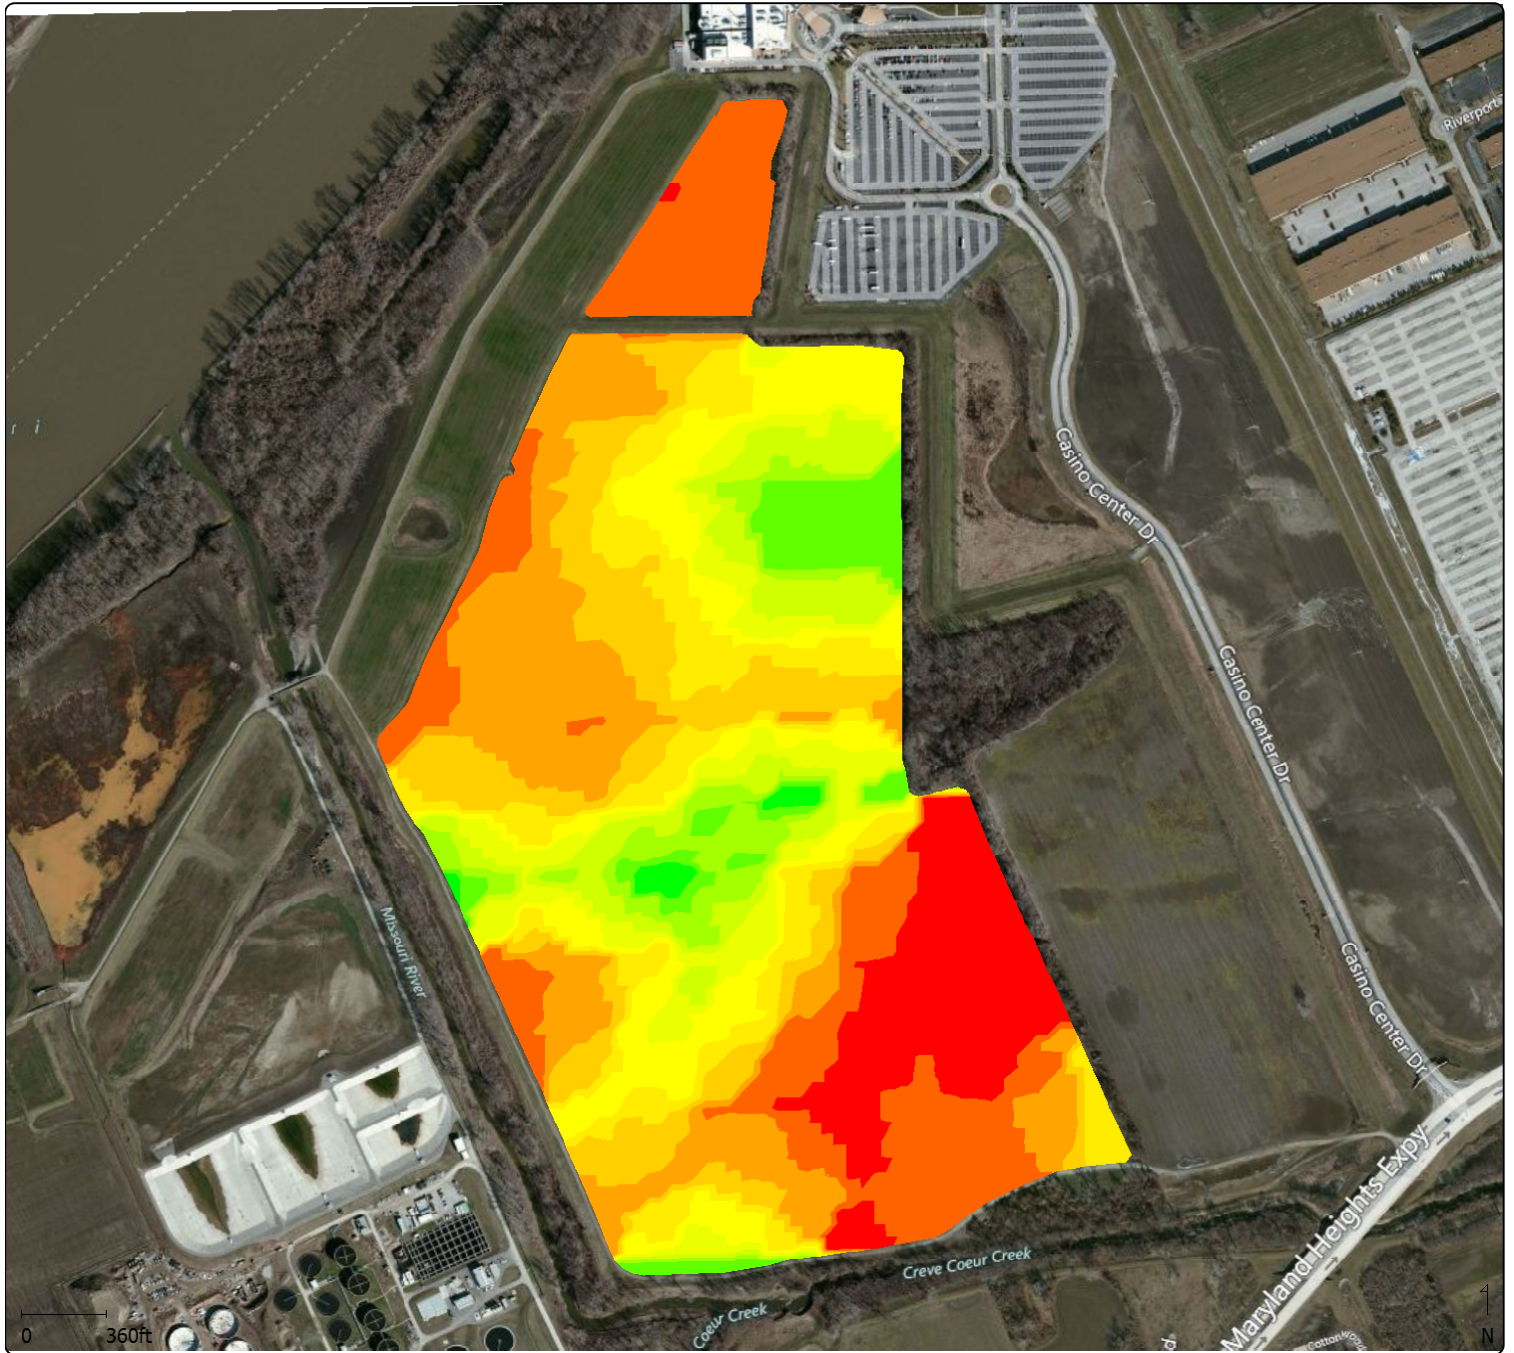

Fertilizing Prescription (Dry) 2013 - EXAMPLE - PAL(P2O5)

Grower : PAL Farm Management
 Farm : EXAMPLE
 Field : PAL
 Year : 2013
 Operation : Fertilizing Prescription (Dry)
 Crop / Product : P2O5
 Op. Instance : 60 BU SOYBEANS
 Area : 191.8 ac
 Total Amount : 14363.8 lb
 Average Rate : 74.9 lb/ac
 Minimum Rate : 0.0 lb/ac
 Maximum Rate : 110.0 lb/ac
 Count : 56

Target Rate(Mass) (lb/ac)
110.0 (19.6 ac)
100.0 (32.5 ac)
90.0 (31.1 ac)
80.0 (24.9 ac)
70.0 (20.2 ac)
60.0 (20.1 ac)
50.0 (13.5 ac)
40.0 (12.3 ac)
30.0 (8.3 ac)
20.0 (8.8 ac)
0.0 (1.1 ac)

PREPARED BY PAL FARM MANAGEMENT, LLC